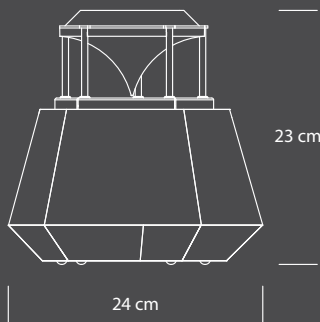

Suitable for room sizes of up to 1300 ft² (120 m²).

EASY USE

Just plug it in and you are ready to go.

TECHNICAL SPECIFICATIONS

AUDIO

Frequency Response 80 Hz - 20 kHz
Output 45 W @ 8 Ω
Loudness 85 dB
Signal to noise ratio (typical) 106 dB